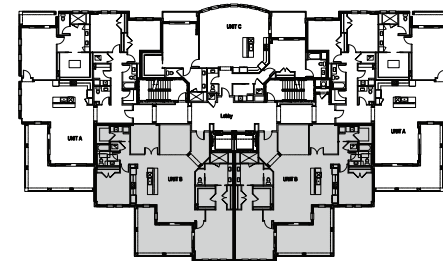

Bellevue Place™

Mid-rise Residence B

2 Bedroom ■ 2 Bath ■ Den

A/C Living Area 2,072 sf

Terrace 331 sf

Total 2,403 sf

© Bellevue Place, LLC 2015